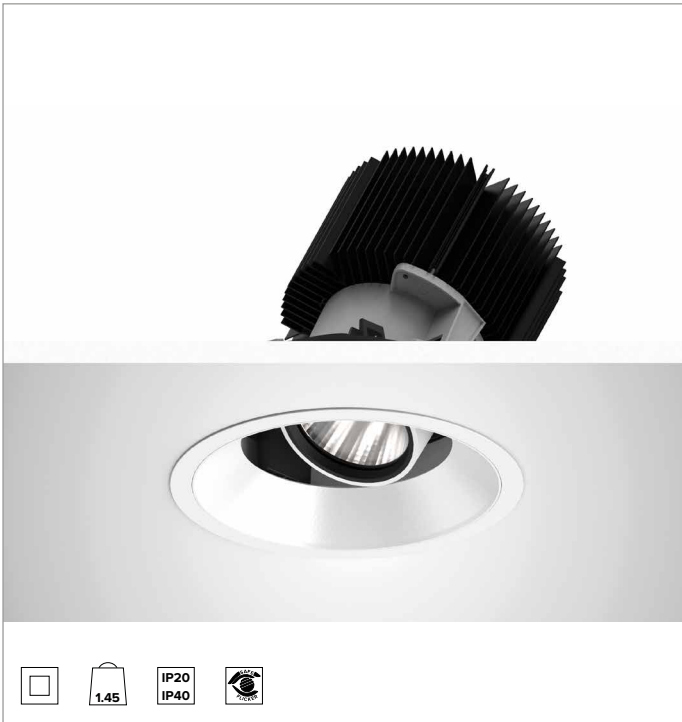

# 1T8605EL | CCTEVO ARCHITECTURAL 160

## Adjustable recessed LED projector in a trim version

		4000K	H(m)	D(m)	E <sub>max</sub> (lx)
		Ra90		33°	
Fixture Power	74W	1	0.60	15533	
Source Flux	8118lm	2	1.20	3883	
Fixture Flux	5889lm	3	1.80	1726	
Efficacy	80lm/W	4	2.40	971	
TS1281	I <sub>max</sub> =1913cd/klm	I <sub>max</sub>	15533cd	5	3.00

### MECHANICAL CHARACTERISTICS

Die-cast white painted anodised aluminium body and dissipator. White colour cover. The optical unit can be adjusted up to 30° on the vertical plane with a mechanical beam locking system and a graduated scale, and 358° on the horizontal plane. Trim version with an integrated white ring.