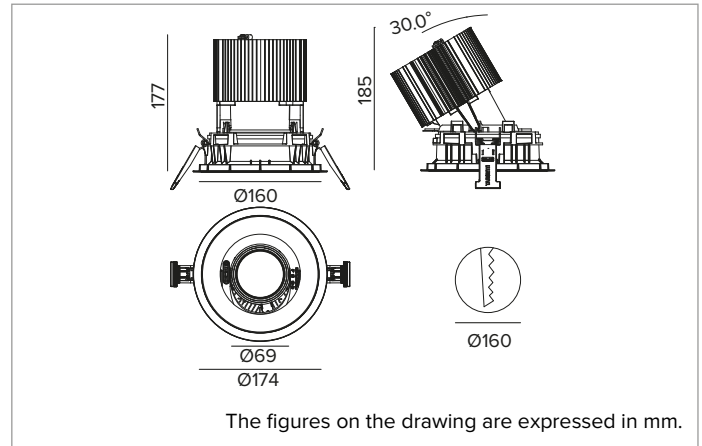

## Adjustable recessed LED projector in a trim version

		4000K	H(m)	D(m)	E <sub>max</sub> (lx)
		Ra90		33°	
Fixture Power	74W	1	0.60	15533	
Source Flux	8118lm	2	1.20	3883	
Fixture Flux	5889lm	3	1.80	1726	
Efficacy	80lm/W	4	2.40	971	
TS1281	I <sub>max</sub> =1913cd/klm	I <sub>max</sub>	15533cd	5	3.00